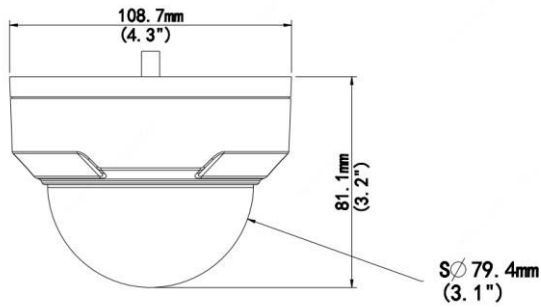

## Certifications

Certifications	CE FCC BIS
----------------	------------------

General

Power	DC 12V±25%, PoE (IEEE 802.3af)
	Power consumption: Max 4.5W
Power Interface	Ø 5.5mm coaxial power plug
Dimensions (Ø x H)	Φ108.7 x 81.1mm (Ø4.3" x 3.2")
Weight	0.425kg (0.93lb)
Material	Metal
Working Environment	-30°C ~ 60°C (-22°F ~ 140°F), Humidity: ≤95% RH (non-condensing)
Storage Environment	-30°C ~ 60°C (-22°F ~ 140°F), Humidity: ≤95% RH (non-condensing)
Surge Protection	4KV
Reset Button	N/A

Dimensions

Pendant Mount

Junction Mount

Pole Mount