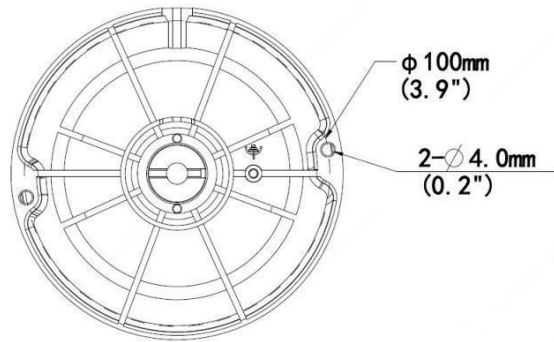

## Interface

Audio I/O	Input: impedance 35kΩ; amplitude 2V [p-p] Output: impedance 600Ω; amplitude 2V [p-p]
Alarm I/O	1/1
RS485	N/A
Built-in Mic	N/A
Built-in Speaker	N/A
WIFI	N/A
Network	1 * RJ45 10M/100M Base-TX Ethernet
Video Output	N/A

## Certifications

Certifications	CE FCC BIS
----------------	------------------

General

Power	DC 12V±25%, PoE (IEEE 802.3af)
	Power consumption: Max 4.5W
Power Interface	Ø 5.5mm coaxial power plug
Dimensions (Ø x H)	Φ108.7 x 81.1mm (Ø4.3" x 3.2")
Weight	0.425kg (0.93lb)
Material	Metal
Working Environment	-30°C ~ 60°C (-22°F ~ 140°F), Humidity: ≤95% RH (non-condensing)
Storage Environment	-30°C ~ 60°C (-22°F ~ 140°F), Humidity: ≤95% RH (non-condensing)
Surge Protection	4KV
Reset Button	N/A

Dimensions

Pendant Mount

Junction Mount

Pole Mount