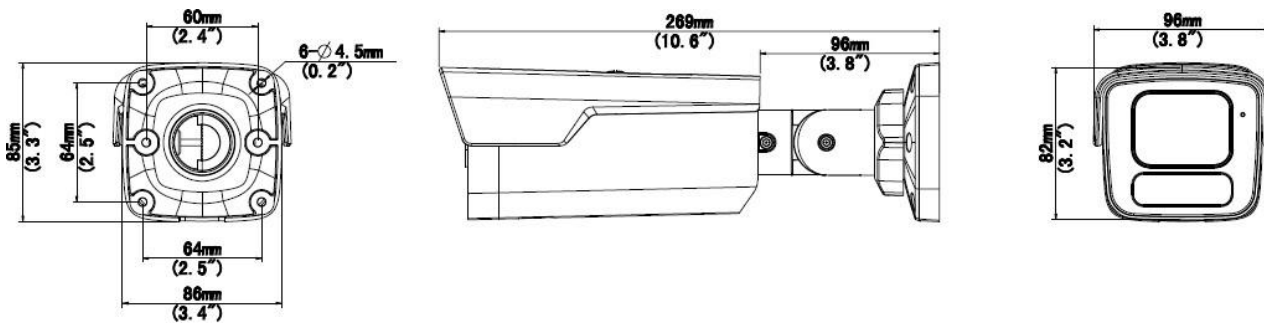

General

Power	DC 12V±25%, PoE (IEEE 802.3af) Power consumption: Max 10W
Power Interface	Ø 5.5mm coaxial power plug
Dimensions (L × W × H)	269 × 96 × 82mm (10.6" × 3.8" × 3.2")
Weight	0.84kg (1.85lb)
Material	Metal+Plastic
Working Environment	-30°C ~ 60°C (-22°F ~ 140°F), Humidity: ≤95% RH (non-condensing)
Storage Environment	-30°C ~ 60°C (-22°F ~ 140°F), Humidity: ≤95% RH (non-condensing)
Surge Protection	4KV
Reset Button	Support
Web Client Language	20 Languages Traditional Chinese, English, Simplified Chinese, Polish, German, Russian, French, Korean, Dutch, Czech, Portuguese (Europe), Portuguese (Brazil), Japanese, Thai, Turkish, Spanish (Latin America), Spanish (Europe), Hungarian, Italian, Vietnamese

Dimensions