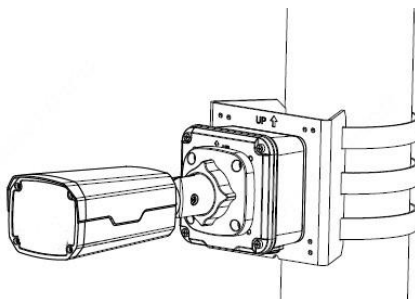

Certifications

Certification	CE,FCC,BIS
---------------	------------

General

Power	DC 12V±25%, PoE (IEEE 802.3af) Power consumption: Max 10W
Power Interface	Ø 5.5mm coaxial power plug
Dimensions (L × W × H)	269 × 96 × 82mm (10.6" × 3.8" × 3.2")
Weight	0.84kg (1.85lb)
Material	Metal+Plastic
Working Environment	-30°C ~ 60°C (-22°F ~ 140°F), Humidity: ≤95% RH (non-condensing)
Storage Environment	-30°C ~ 60°C (-22°F ~ 140°F), Humidity: ≤95% RH (non-condensing)
Surge Protection	4KV
Reset Button	Support
Web Client Language	20 Languages Traditional Chinese, English, Simplified Chinese, Polish, German, Russian, French, Korean, Dutch, Czech, Portuguese (Europe), Portuguese (Brazil), Japanese, Thai, Turkish, Spanish (Latin America), Spanish (Europe), Hungarian, Italian, Vietnamese

Dimensions

Accessories

Junction Box

Junction Box

Pole Mount

Pole Mount

Waterproof Joint

Pole Mount

Junction Mount

Pole Mount

Pole Mount