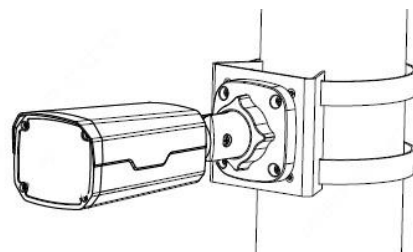

Certifications

Certification	CE,FCC,BIS
---------------	------------

General

Power	DC 12V±25%, PoE (IEEE 802.3af) Power consumption: Max 10W
Power Interface	Ø 5.5mm coaxial power plug
Dimensions (L × W × H)	269 × 96 × 82mm (10.6" × 3.8" × 3.2")
Weight	0.84kg (1.85lb)
Material	Metal+Plastic
Working Environment	-30°C ~ 60°C (-22°F ~ 140°F), Humidity: ≤95% RH (non-condensing)
Storage Environment	-30°C ~ 60°C (-22°F ~ 140°F), Humidity: ≤95% RH (non-condensing)
Surge Protection	4KV
Reset Button	Support
Web Client Language	20 Languages Traditional Chinese, English, Simplified Chinese, Polish, German, Russian, French, Korean, Dutch, Czech, Portuguese (Europe), Portuguese (Brazil), Japanese, Thai, Turkish, Spanish (Latin America), Spanish (Europe), Hungarian, Italian, Vietnamese

Dimensions

Accessories

Junction Box

Junction Box

Pole Mount

Pole Mount

Waterproof Joint

Pole Mount

Junction Mount

Pole Mount

Pole Mount