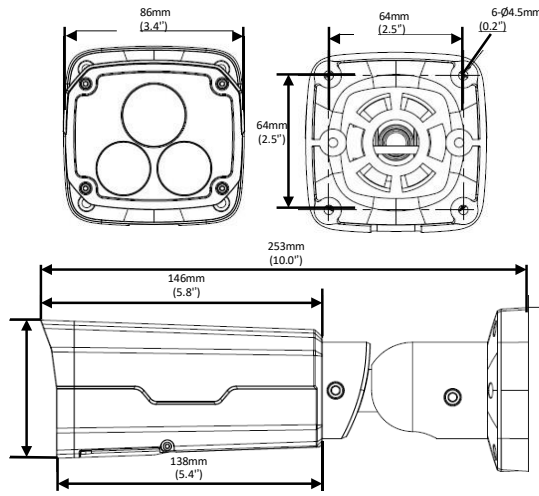

Dimensions

Royal Engineering Consultancy Pvt. Ltd

Web: <https://royalshield.in>
Email id : sales@royalshield.in
Mob No. 8377948862