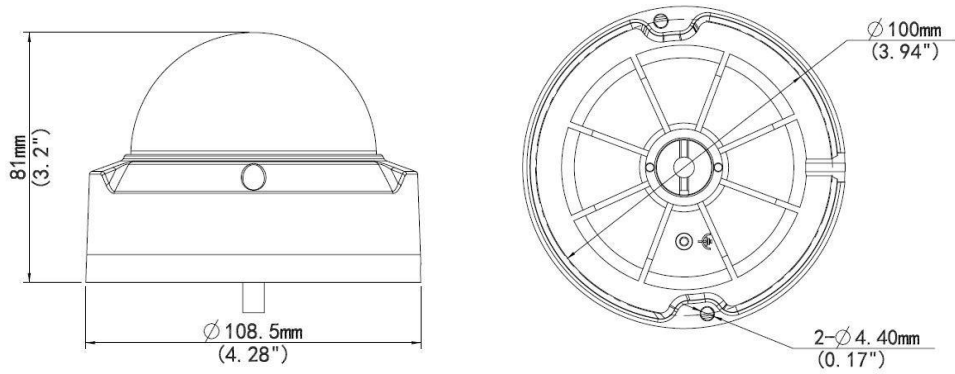

Dimensions

Royal Engineering Consultancy Pvt. Ltd
Web: <https://royalshield.in>
Email id : sales@royalshield.in
Mob No. 8377948862