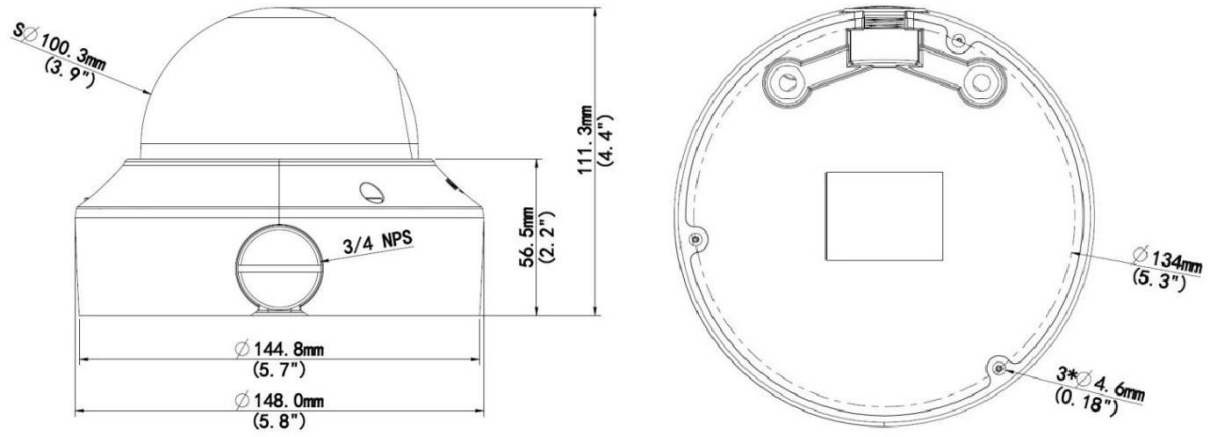

Dimensions

Royal Engineering Consultancy Pvt. Ltd

Web: <https://royalshield.in>

Email id : sales@royalshield.in

Mob No. 8377948862