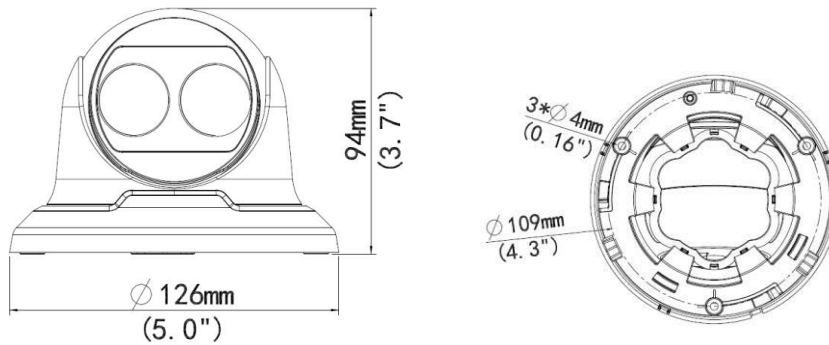

Interface	
Network	1 RJ45 10M/100M Base-TX Ethernet
Built-in Mic	Supported
General	
Power	DC 12V±25%, PoE (IEEE 802.3af)
	Power consumption: Max 5W
Dimensions (∅ x H)	∅126x94mm (∅5.0" x 3.7")
Weight	0.45kg (0.99lb)
Operating Conditions	-30°C ~ 60°C (-22°F ~ 140°F), Humidity: ≤95%RH(non-condensing)
Ingress Protection	IP67

Dimensions

Royal Engineering Consultancy Pvt. Ltd
Web: <https://royalshield.in>
Email [id:sales@royalshield.in](mailto:sales@royalshield.in)
Mob No. [8377948862](tel:8377948862)