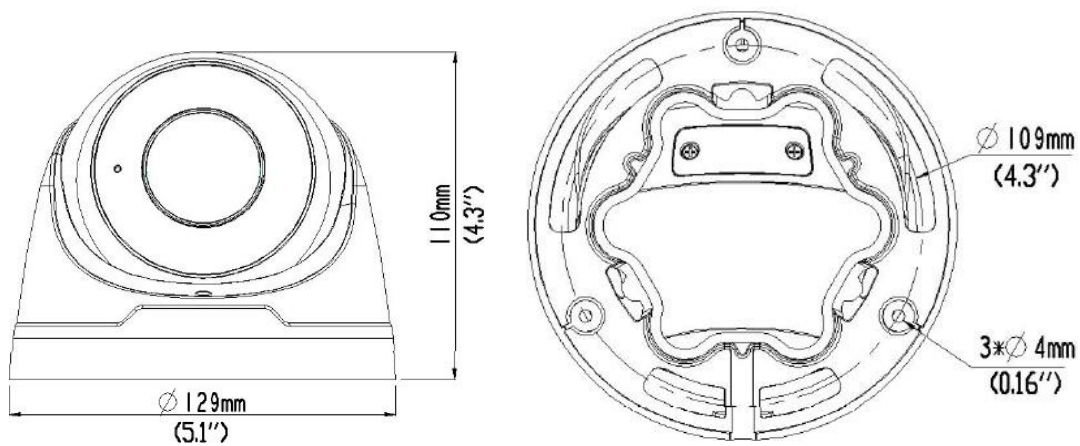

General	
Power	DC 12V±25%, PoE (IEEE 802.3af)
	Power consumption: Max 8.16W
Dimensions (Ø x H)	Φ129 x 110mm (Ø5.08" x 4.3")
Net Weight	0.82kg (1.8lb)
Material	Metal
Working Environment	-40°C ~ 60°C (-40°F ~ 140°F), Humidity: ≤95% RH (non-condensing)
Storage Environment	-40°C ~ 60°C (-40°F ~ 140°F), Humidity: ≤95% RH (non-condensing)
surge protection	6KV
Ingress Protection	IP67
Reset Button	Supported

Dimensions

Accessories

TR-JB03-H-IN

TR-JB07/WM03-F-IN