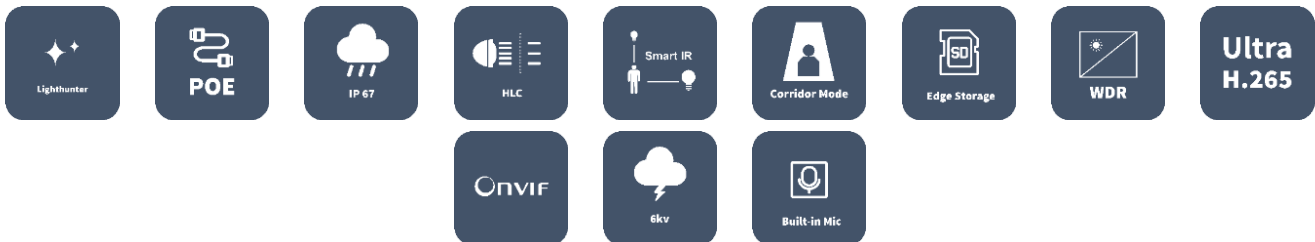

5MP WDR LightHunter VF Eyeball Network IR Camera

RS-IPC3T35P-I3DULZ22.7

Key Features

Optics

- LightHunter
- Day/night functionality
- Optical glass window with higher light transmittance
- IR anti-reflection window to increase the infrared transmittance Smart IR, up to 30m (98ft) IR distance
- 2D/3D DNR (Digital Noise Reduction) Built-in motorized lens for remote zoom

Compression

- Ultra 265, H.265, H.264, MJPEG
- Embedded smart algorithm Triple streams

- 9:16 corridor mode

Network

- ONVIF Conformance

Structure

- Support PoE power supply
- Wide temperature range: -40°C ~ 60°C (-40°F ~ 140°F) Wide voltage range of ±25%
- IP67
- 3-Axis

Specifications

RS-IPC3T35P-I3DULZ22.7					
Camera					
Sensor	1/2.7", 5.0 megapixel, progressive scan, CMOS				
Lens	2.7 ~ 13.5mm, AF automatic focusing and motorized zoom lens				
DORI Distance	Lens (mm)	Detect (m)	Observe (m)	Recognize (m)	Identify (m)
	2.7	60.8	24.3	12.2	6.1
	13.5	303.8	121.5	60.8	30.4
Angle of view (H)	93.38° ~ 28.56°				
Angle of View (V)	88° ~ 16.4°				
Angle of View (O)	121.4° ~ 33.7°				
Adjustment angle	Pan: 0° ~ 360°		Tilt: 0° ~ 90°		Rotate: 0° ~ 360°
Shutter	Auto/Manual, shutter time: 1 ~ 1/100000s				
Minimum Illumination	Colour: 0.002Lux (F1.2, AGC ON) 0Lux with IR				
Day/Night	IR-cut filter with auto switch (ICR)				
S/N	>52dB				
IR Range	Up to 30m (98ft) IR range				
wavelength	850nm				
IR On/Off Control	Auto/Manual				
Defog	Digital Defog				
WDR	120dB				
Video					
Video Compression	Ultra 265, H.265, H.264, MJPEG				
H.264 code profile	Baseline profile, Main Profile, High Profile				
Frame Rate	Main Stream: 5MP (2592*1944), Max 20fps; 5MP (2592*1944), Max 25fps (WDR OFF); 4MP (2560*1440), Max 30fps; 3MP (2048*1536), Max 30fps; 2MP (1920*1080), Max 30fps; Sub Stream: 2MP (1920*1080), Max 30fps; Third Stream: D1 (720*576), Max 30fps				