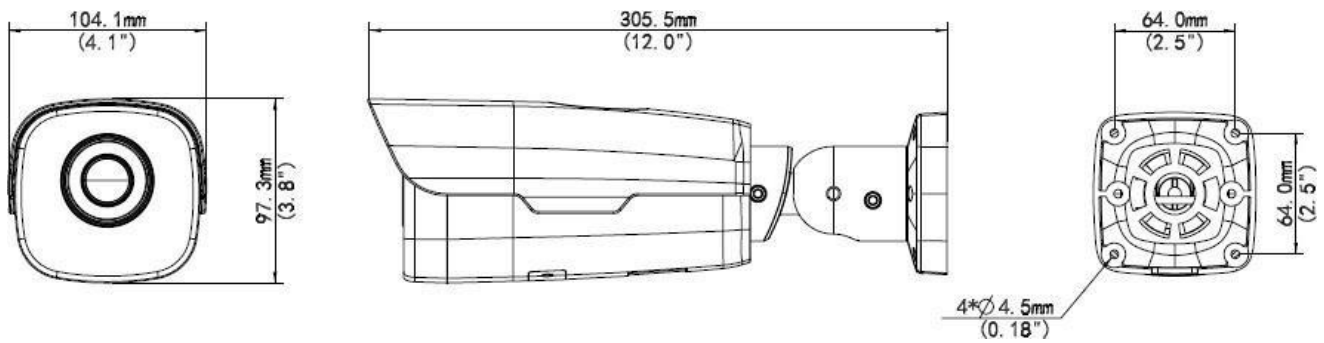

Working Environment	-40°C ~ +60°C (-40°F ~ 140°F), Humidity:10%~95% RH(non-condensing)
Ingress Protection	IP67
Reset Button	Supported

Dimensions

Royal Engineering Consultancy Pvt. Ltd
Web: <https://royalshield.in>
Email id :sales@royalshield.in

Mob No. 8377948862