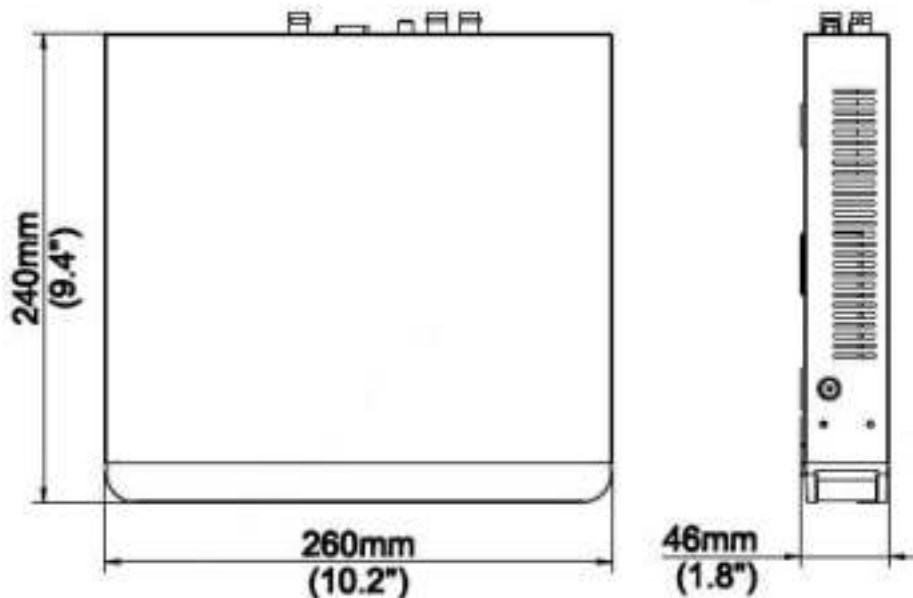

## Specifications

Model	RS-NVR7104NI-HVR	
Video/Audio Input		
Analog Video Input	4-ch, BNC	
IP Video Input	2-ch(only IP up to 6ch),each channel up to 4K	
Supported Analog Camera Types	<b>Support AHD input:</b> 8MP@15fps (channel1) 5MP@20fps 4MP@30fps 3MP@30fps (channel1) 1080P@30fps 720P@60fps <b>Support TVI input:</b> 8MP@15fps(channel1) 5MP@20fps 4MP@30fps 3MP@20fps (channel1) 1080P@30fps 720P@60fps <b>Support CVI input:</b> 8MP@15fps(channel1) 5MP@20fps	

Serial Interface	1 x RS485
<b>General</b>	
Power Supply	12V DC Power Consumption: ≤ 8 W( without HDD )
Working Environment	-10°C ~ + 55°C ( +14°F ~ +131°F ), Humidity ≤ 90% RH(non-condensing)
Dimensions(W×D×H)	260mm ×240mm× 46mm (10.2" × 9.4"×1.8")
Weight ( without HDD )	≤1.1 Kg ( 4.19lb )

## Dimensions